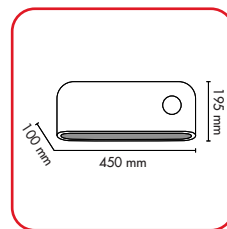

Compactness and total cleanliness of the shape. Installed on the wall becomes one with it. The pure white of the matt effect surface is interrupted by the circular display that allows you to keep under control all the function of the product. Perfect for the bathroom, thanks to the IP22 protection, ideal for contemporary environments.

**Abmessungen**  
Dimensions